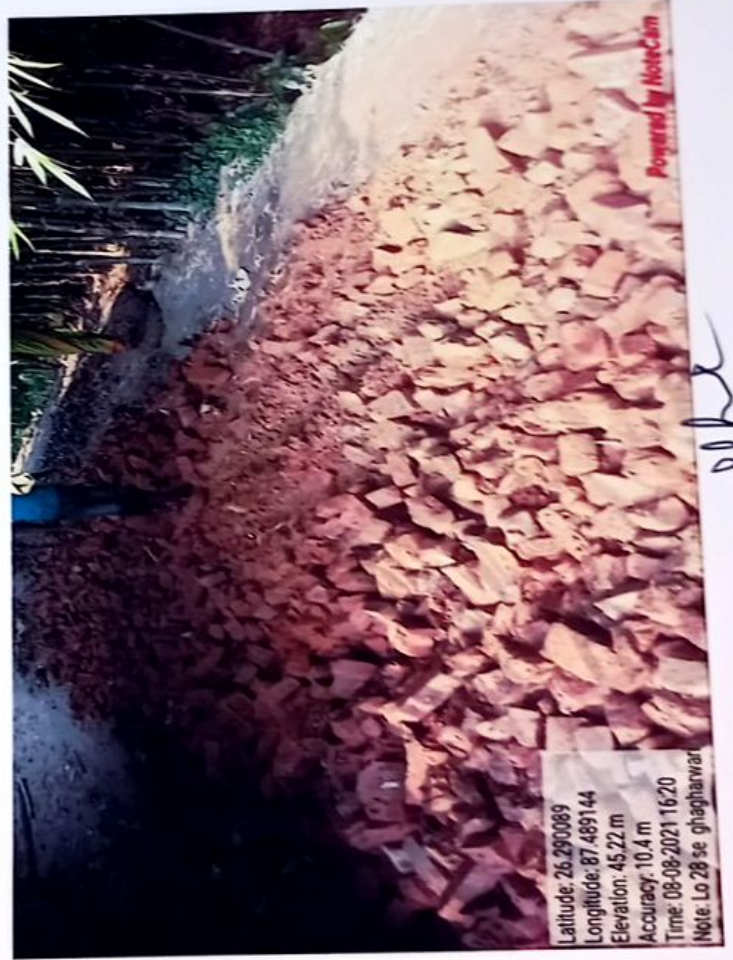

Latitude: 26.290089
Longitude: 87.489144
Elevation: 45.22 m
Accuracy: 10.4 m
Time: 08-08-2021 16:20
Note: Lo 28 se ghaghharwar
Powered by NoteCam

FB