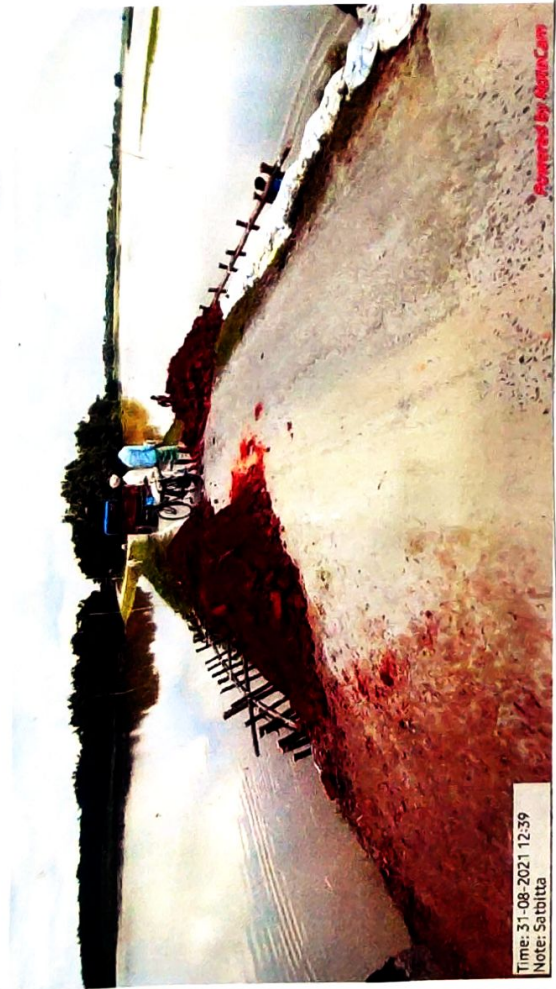

Powered by NoteCam

*AC*  
 20.12.2021  
 AC

*AC*  
 20/10/21

*Dr.*  
20.12.2021  
AE,

*Dr.*  
20/12/21

30/12/2021

Latitude: 26.111309  
 Longitude: 87.547466  
 Altitude: 6.62±33 m  
 Accuracy: 2400.0 m  
 Time: 02-09-2021 12:27  
 Note: Satbitta  
 Powered by NoteCam