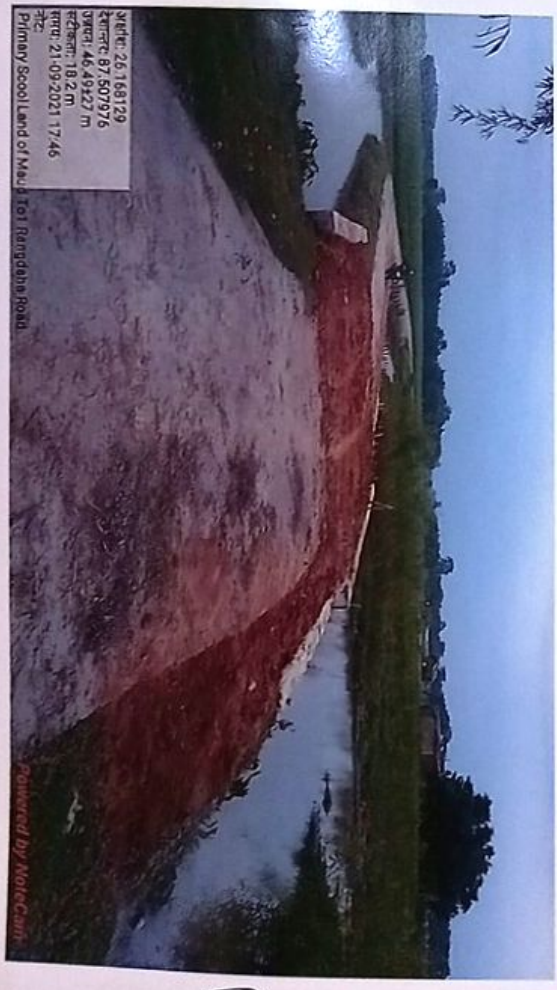

Powered by NoteCam

sheet: 26.158824
 kting: 87.507888
 ykral: 47.28450 m
 rrrr: 16.09.2021 14.17
 Primary School Land of Masud

Powered by NoteCam

sheet: 10.09.2021 11.26
 Primary School Land of Masud

Powered by NoteCam