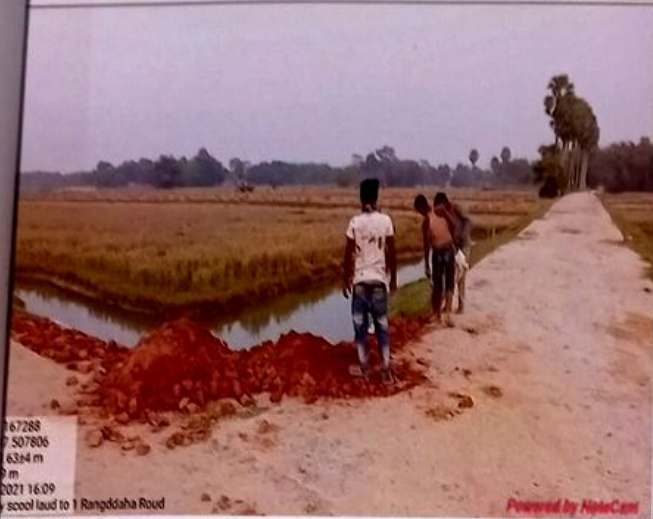

PHASE-I

67288
7507806
6364 m
0 m
09-2021 16:09
Scool land to 1 Rangdaha Roud

Powered by NoteCam