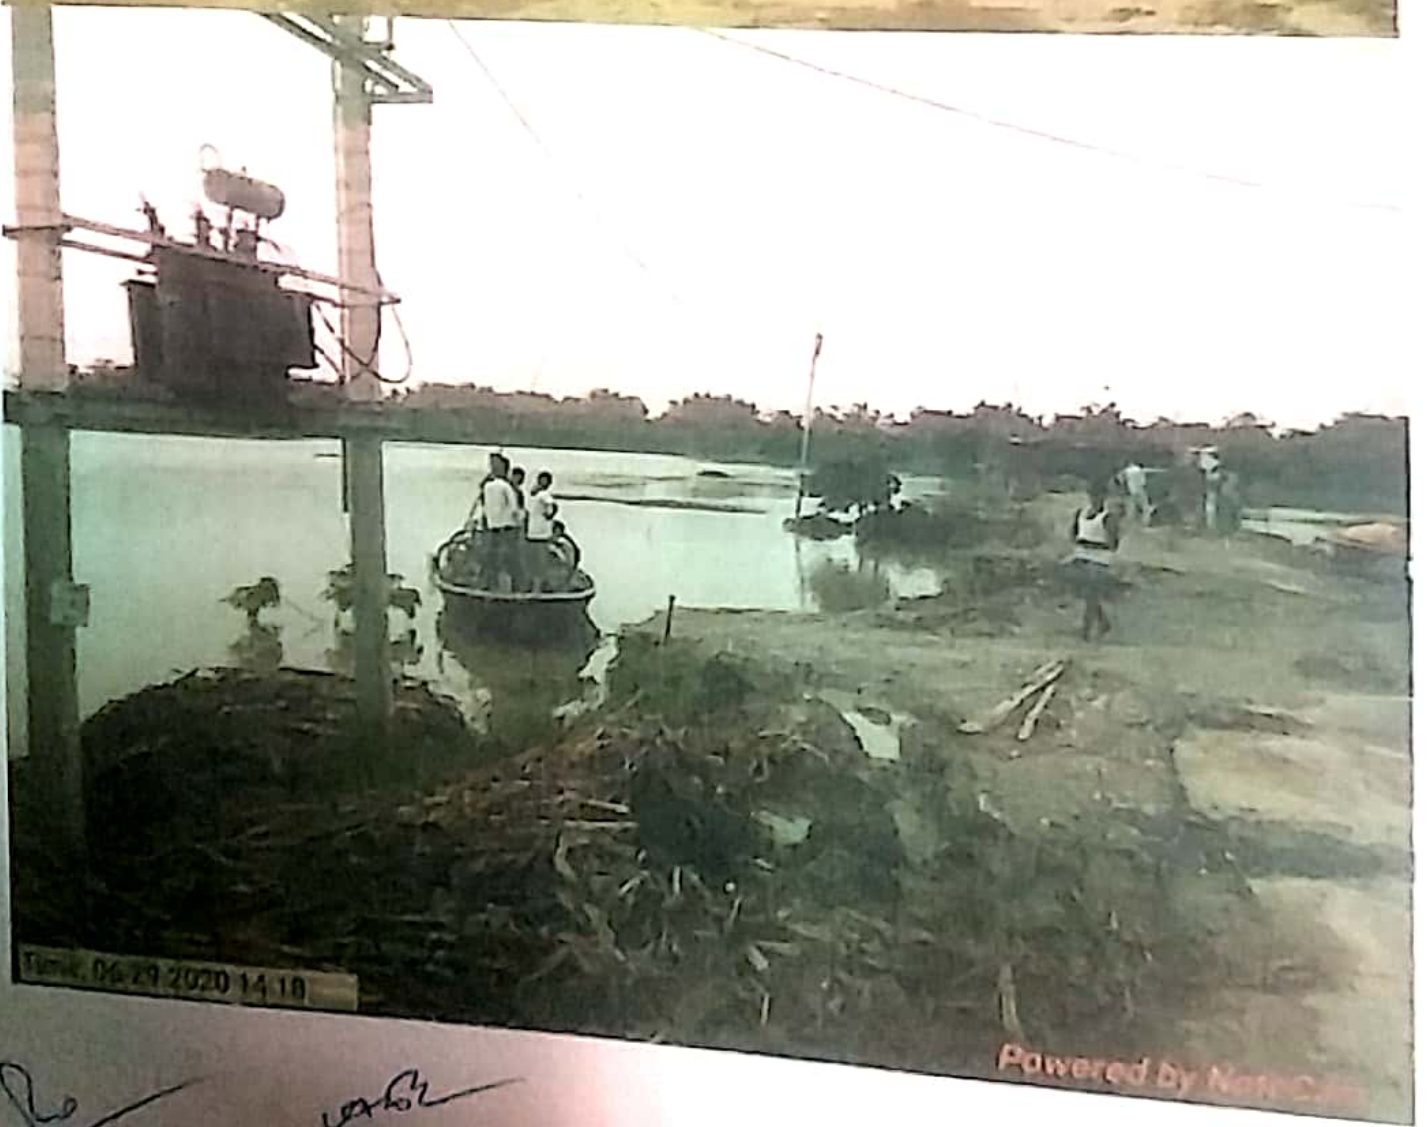

STATE

Handwritten marks, possibly initials or a signature, in blue ink.

Handwritten signature

Handwritten signature

Powered by New Cam

Latitude: 26.149927
Longitude: 87.47561
Elevation: 47.24 m
Accuracy: 3.2 m
Time: 08-26-2020 10:14
Name: bag phan