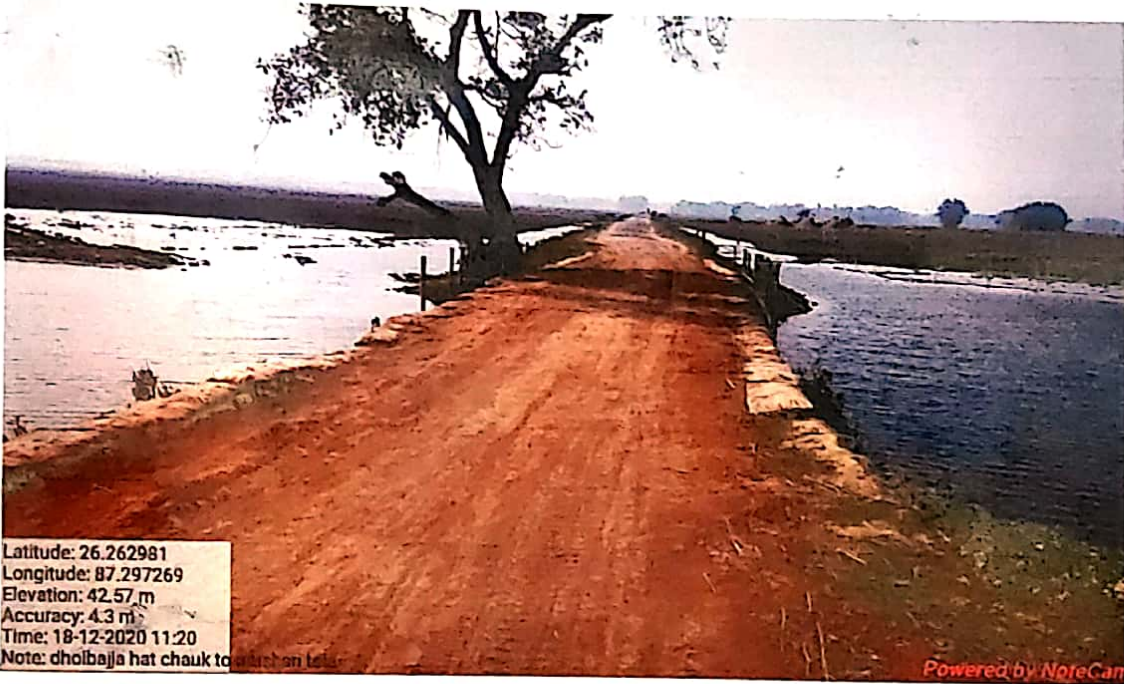

Latitude: 26.262981
Longitude: 87.297269
Elevation: 42.57 m
Accuracy: 4.3 m
Time: 18-12-2020 11:20
Note: dholbaja hat chauk to

Powered by NoteCam

Handwritten signature